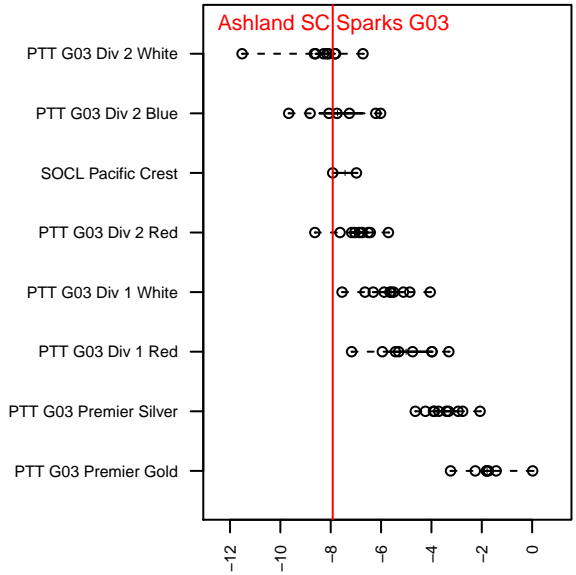

Ashland SC Sparks G03

Ashland SC
 Ashland, OR
 G03 total strength=333
 attack=0.19 defense=0.21
 fall league = SOCL Pacific Crest
 notes= might be 04

alt names used:
 ASC Sparks

Venues played:
 2015 SOCL Pacific Crest

**attack and defense variance (black dot)
relative to other teams
and top 10 in region**

**attack and defense rating
relative to others at age
and all opponents in last 13 months**

Performance relative to 13 month average

Performance relative to 13 month average

date	home		away		venue	pred.home	pred.away
2015-10-18	Ashland SC Sparks G03	1	Rogue Valley Timbers Black G03	2	2015 SOCL Pacific Crest	0.91	1.65
2015-10-17	Grants Pass YSC Chaos Blue G04	1	Ashland SC Sparks G03	2	2015 SOCL Pacific Crest	0.89	2.39
2015-10-11	Ashland SC Sparks G03	4	Rogue Valley Timbers White G04	0	2015 SOCL Pacific Crest	3.28	0.70
2015-10-10	Rogue Valley Timbers Black G03	3	Ashland SC Sparks G03	0	2015 SOCL Pacific Crest	1.65	0.91
2015-10-04	Ashland SC Sparks G03	6	Rogue Valley Timbers Grey G04	1	2015 SOCL Pacific Crest	3.46	0.49
2015-10-03	Rogue Valley Timbers Grey G04	0	Ashland SC Sparks G03	3	2015 SOCL Pacific Crest	0.49	3.46
2015-09-27	Basin Utd Surge G04	1	Ashland SC Sparks G03	3	2015 SOCL Pacific Crest	0.46	2.51
2015-09-20	Ashland SC Sparks G03	3	Rogue Valley Timbers Red G04	0	2015 SOCL Pacific Crest	3.13	0.59
2015-09-13	Ashland SC Sparks G03	2	Rogue Valley Timbers Black G04	0	2015 SOCL Pacific Crest	1.67	0.38
2015-09-12	Rogue Valley Timbers White G04	0	Ashland SC Sparks G03	1	2015 SOCL Pacific Crest	0.70	3.28